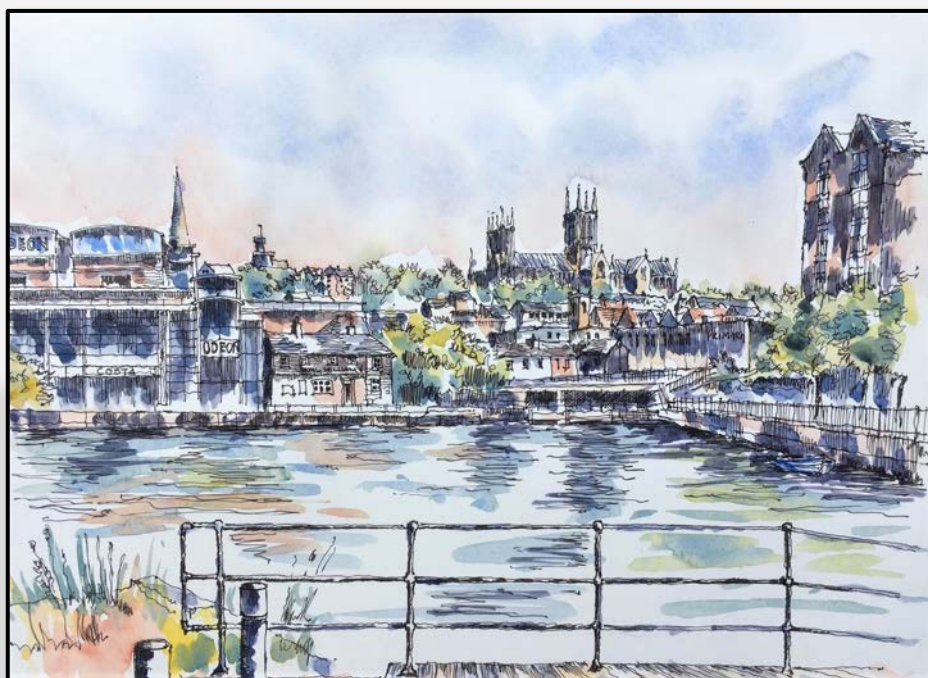

Have you had a go?

Step 5

The final piece. Now display your landscape painting to start your own art exhibition!

For more inspiration..

See the next page for more paintings of Lincoln from our new kits.

Be inspired by Robert's art work further

[Click here](#)

The Usher Gallery art collection can be viewed on ArtUK.

Why not have a look and let us know your favourite?

[Click here](#)