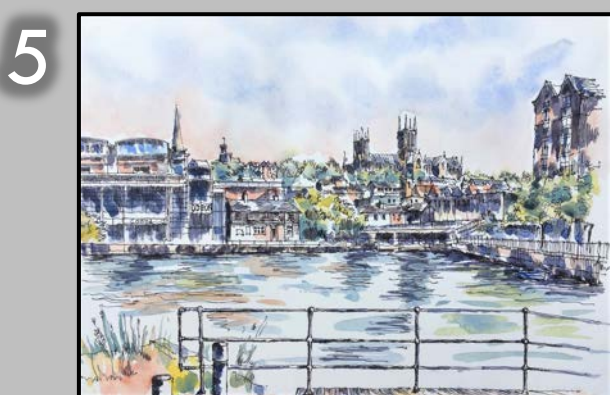

Creative Arts & Lincoln

Step 4 Build up the colour and bring your view to life...

Using the process of line and wash the colour is then built up. Use pen and ink to draw the lines and then build up the colour using washes of watercolour one at a time.