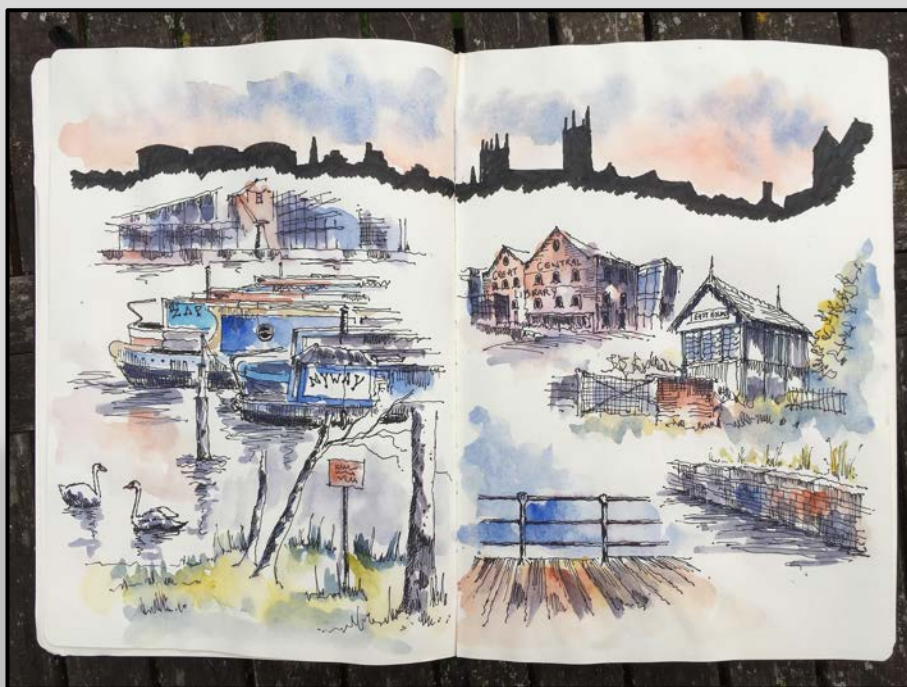

**JMW Turner**

1775 – 1851

**Lincoln from the Brayford**

c.1802-3

Many artists have painted the view of Lincoln from a similar position to this. Why do you think that is?

What do you think might be happening in this painting?

### Step 1

Look at the same view as Turner did from across Brayford pool, Lincoln (now near the university) and take photographs...

## Step 2

Use the photographs to sketch out the view ...

1 view – 3 different sketches

Pencil drawing of Turner's view

Charcoal drawing of Turner's view

Ink drawing of Turner's view

## Step 3

Plan the colours and different parts of the image to be used in the final watercolour line and wash painting...

*The city skyline*

*Glass and steel – position above the narrow boats*

*Warehouses - position next to Lincoln university library*